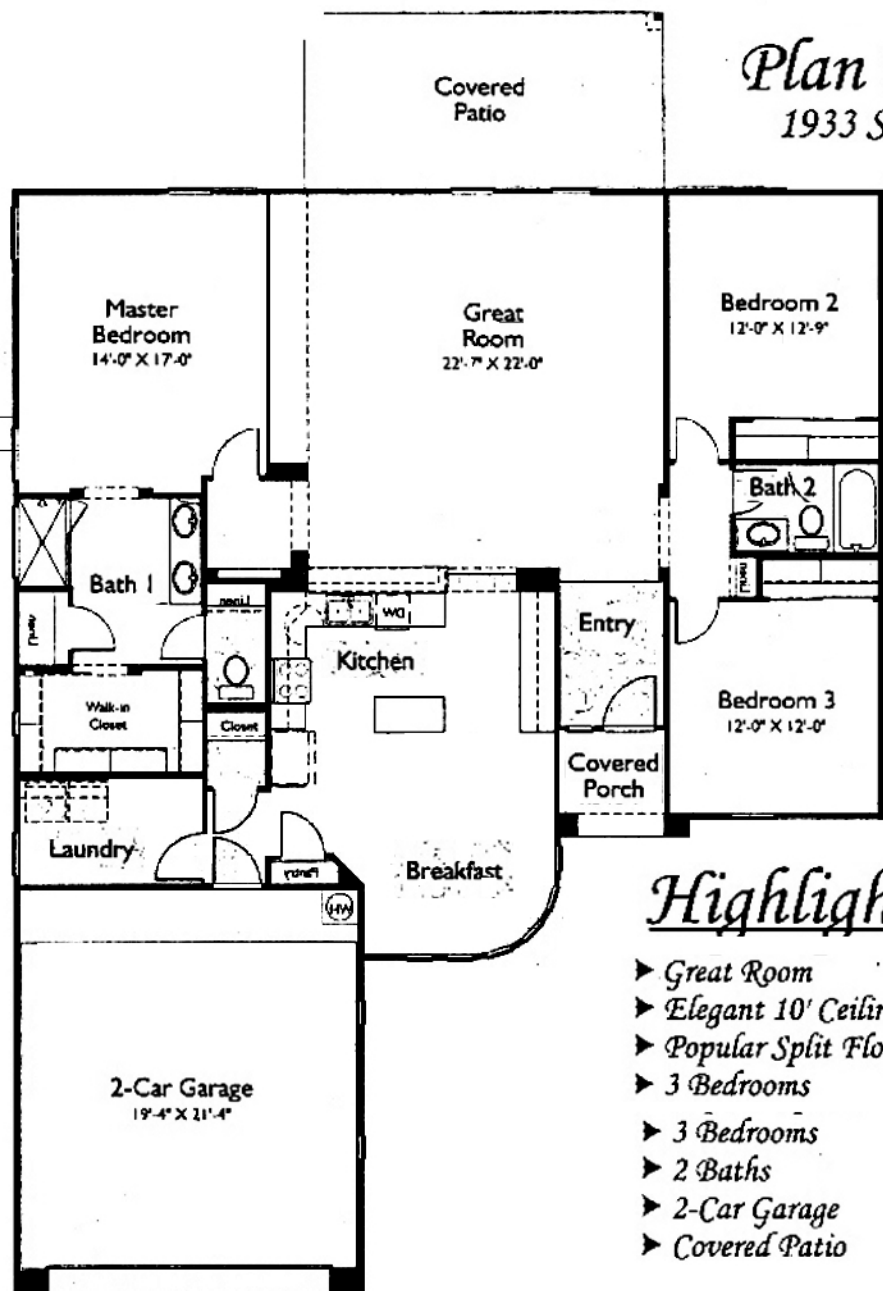

The Tapatio

Plan 9136
1933 Sq. Ft.

Highlights

- ▶ Great Room
- ▶ Elegant 10' Ceilings
- ▶ Popular Split Floor Plan
- ▶ 3 Bedrooms
- ▶ 3 Bedrooms
- ▶ 2 Baths
- ▶ 2-Car Garage
- ▶ Covered Patio